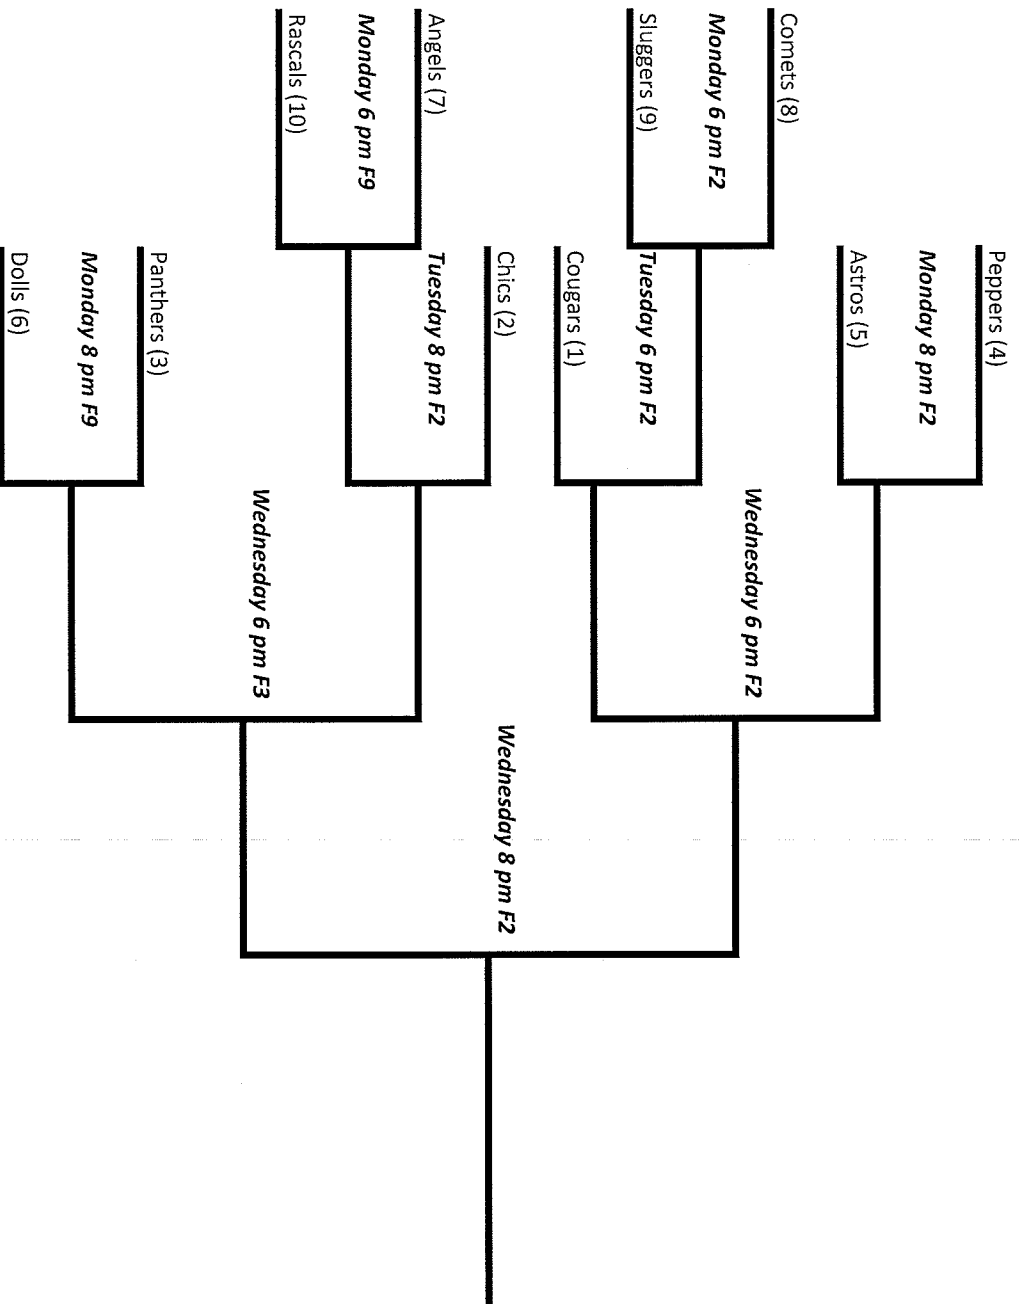

2009 Center Grove Lassie League Juniors Tournament

Home Team will be the team with the higher (better) seed.