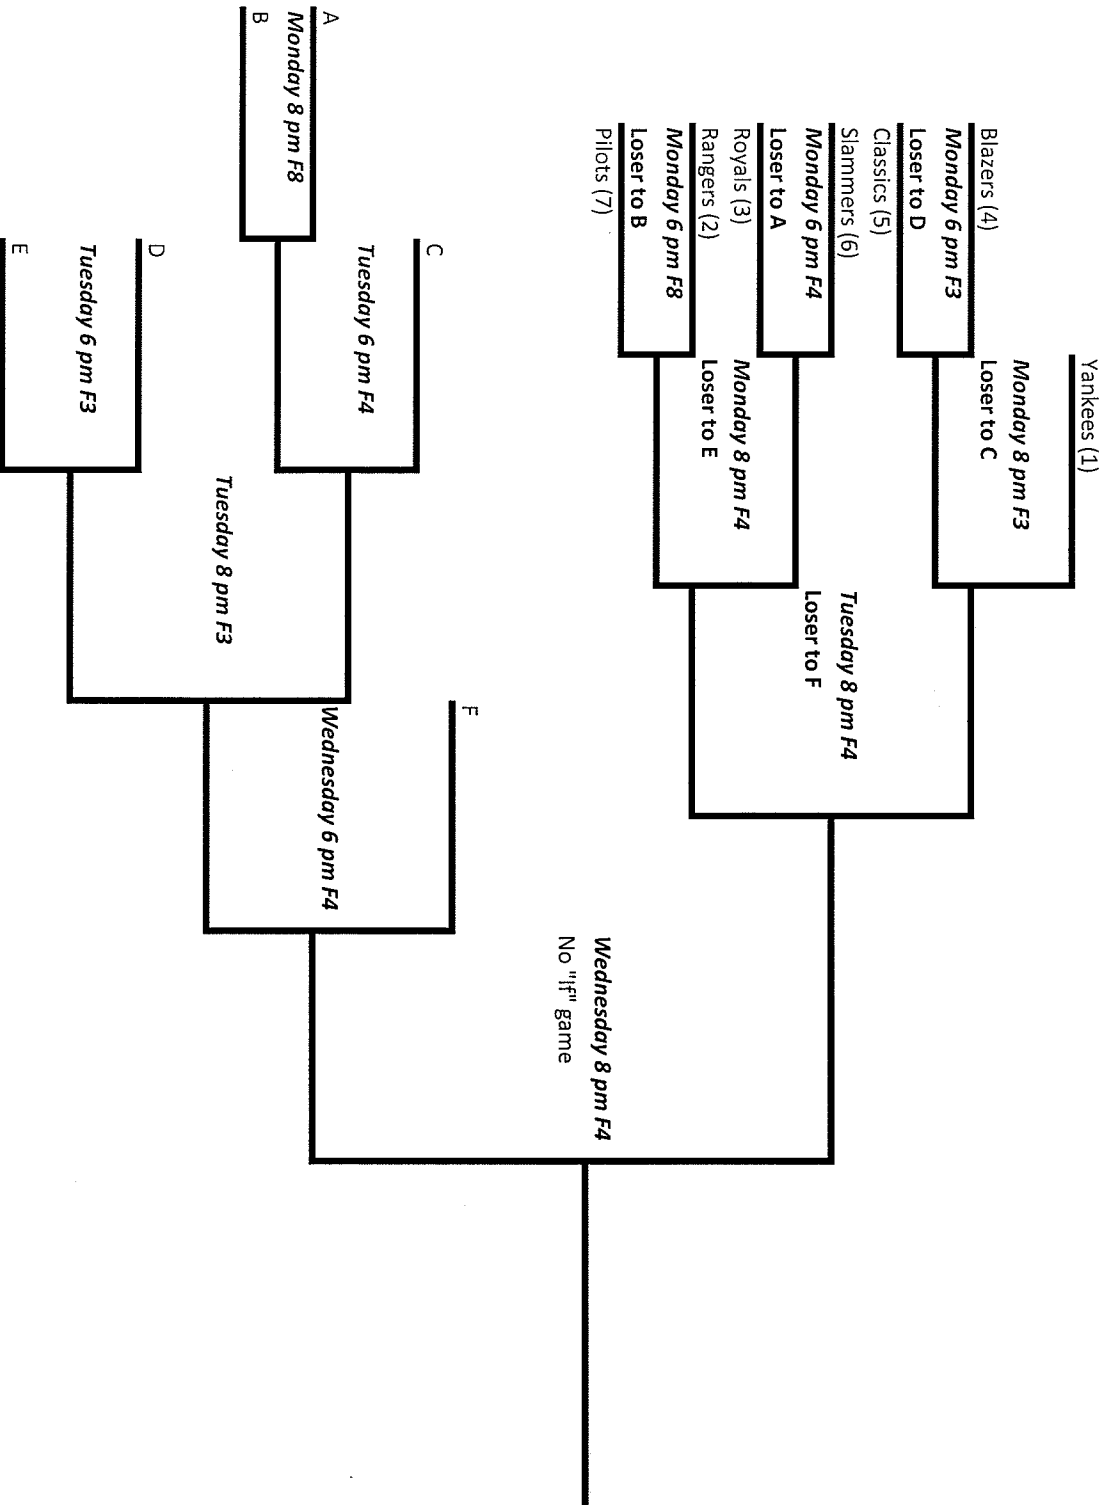

# 2009 Center Grove Lassie League Intermediates Tournament

Home Team will be the team with the higher (better) seed.