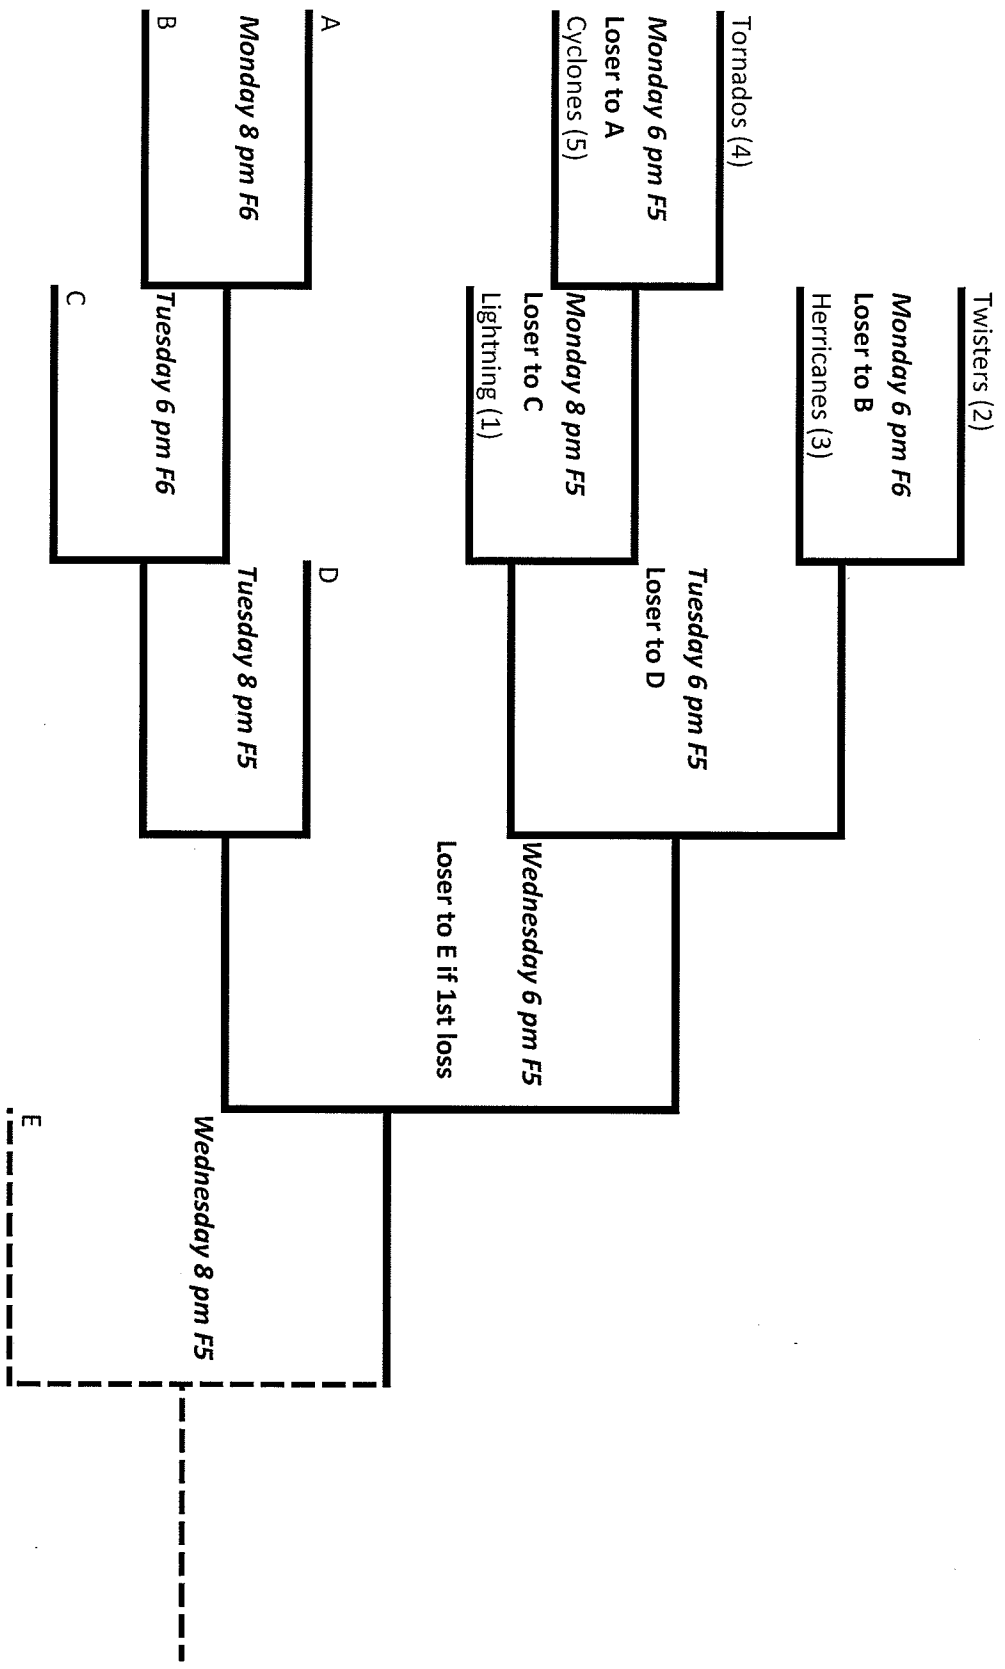

# 2009 Center Grove Lassie League Seniors Tournament

Home Team will be the team with the higher (better) seed.